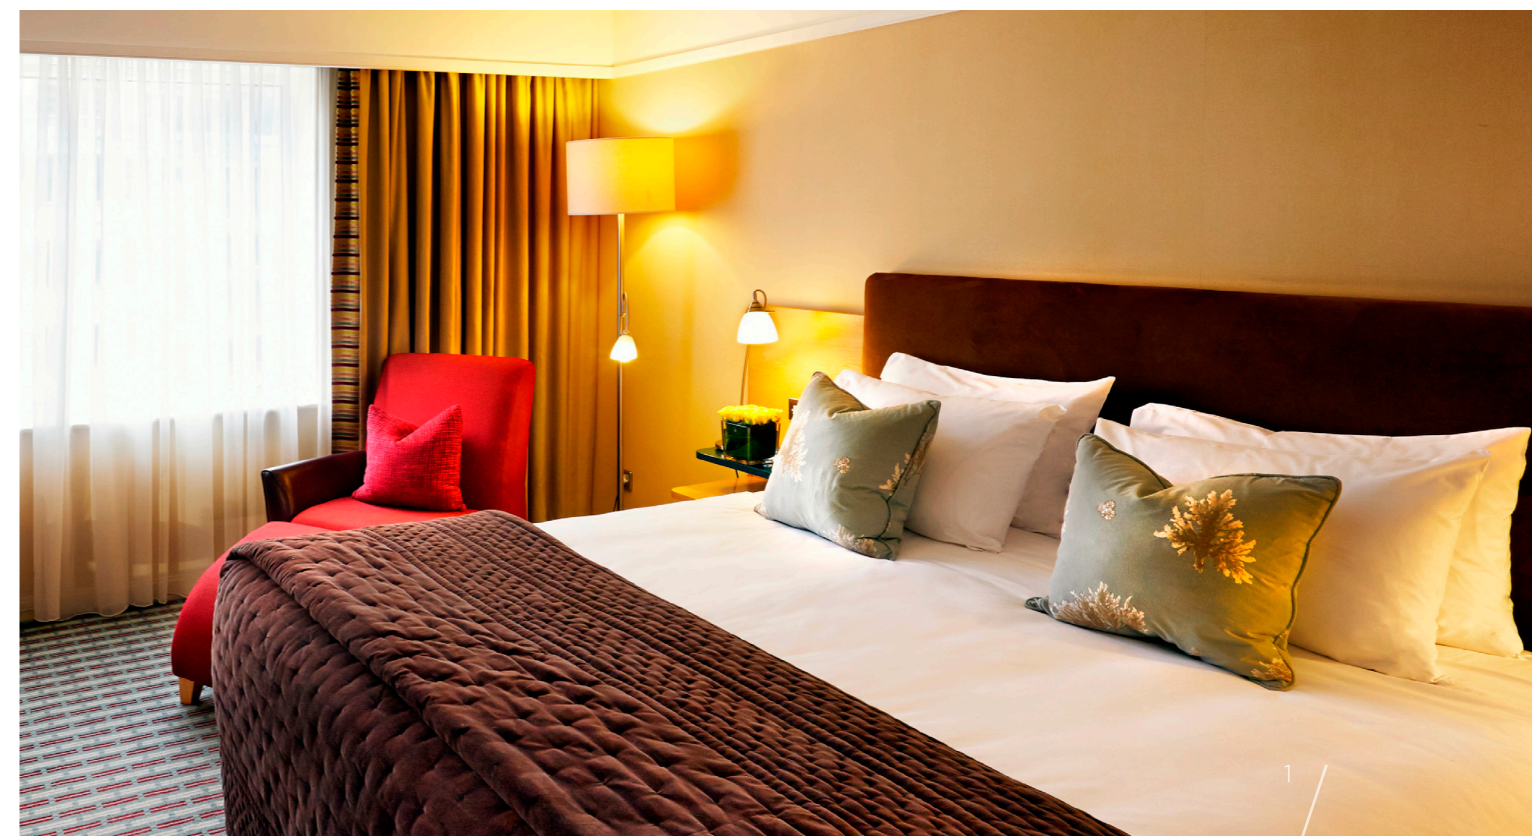

Welcome to Croke Park, one of the world's most unique and versatile locations to bring people together to inspire and entertain.

Croke Park Meetings & Events combines an iconic venue with luxury on-site hotel and unmatched timeout options in a truly inspirational setting, making it the ideal all-inclusive destination for conference organisers.